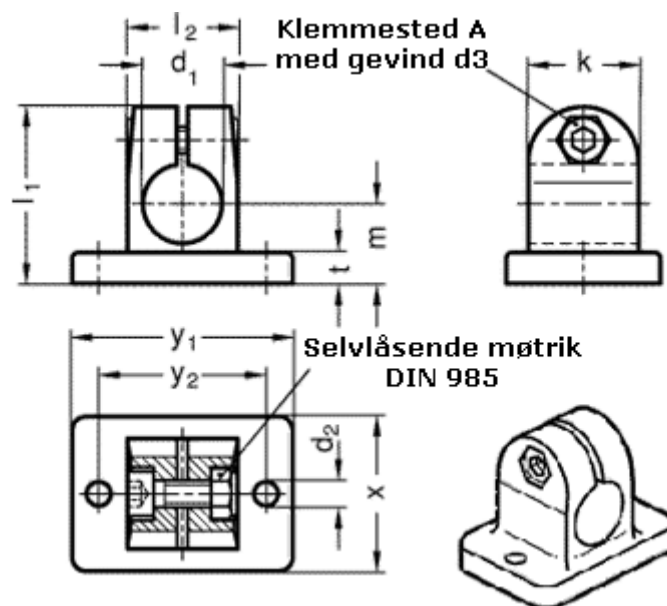

Article number: 20145B182NI

Description: E+G Flanged Connector GN145-B18-2-NI

Measures

Adjustable clamp lever = GN 911-M 6-22 have to be ordred separately

d1	= B18
d2	= 5.5
d3	= M6
k	= 25
l1	= 40
l2	= 25
m	= 18

t	= 7
x	= 35
y1	= 50
y2	= 38